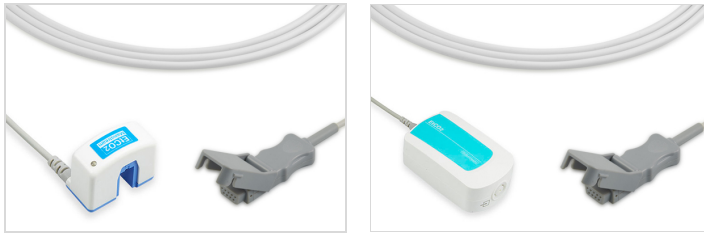

Phasein

CTM-PS01

CTS-PS01

Part Number	Descriptions	OEM PN	Connector	Price
CTM-PS01	Main-stream sensor/3.0M			$750.00
CTS-PS01	Side-stream sensor /0.5M			$750.00