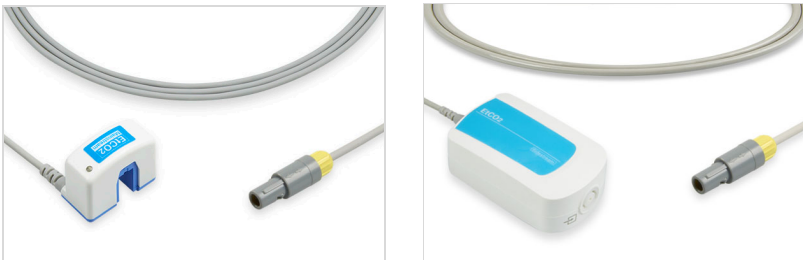

Phasein

CTM-PS01

CTS-PS01

Part Number	Descriptions	OEM PN	Connector	Price
CTM-PS01	Main-stream sensor/3.0M			\$750.00
CTS-PS01	Side-stream sensor /0.5M			\$750.00

Zoll

Part Number	Descriptions	OEM PN	Connector	Price
CTM-ZL01	Main-stream sensor/3.0M	8000-0312		\$750.00
CTS-ZL01	Side-stream sensor /0.5M			\$750.00

Mindray

Part Number	Descriptions	OEM PN	Connector	Price
CTM-MR01	Main-stream sensor/3.0M	0010-21-42760		\$750.00
CTS-MR01	Side-stream sensor /0.5M			\$750.00

Accessories-Main stream

CTA-M01

CTA-M02

Sensor Type	Part Number	Descriptions	Package	Price
Main stream	CTA-M01	Disposable Airway Adaptor (Adult and Children)	1pc	\$12.00
	CTA-M02	Disposable Airway Adaptor (Children and Neonate)	1pc	\$12.00

Accessories-Side stream

CTA-S02

CTA-S03

CTA-S04

Sensor Type	Part Number	Descriptions	Package	Price
Side stream	CTA-S01	Water separator	1pc	\$8.00
	CTA-S02	Disposable Elbow (Adaptor)	1pc	\$6.00
	CTA-S03	Disposable Extension Sampling Tube	1pc	\$8.00
	CTA-S04	Disposable Nasal Gas Sampling Cannula	1pc	\$10.00